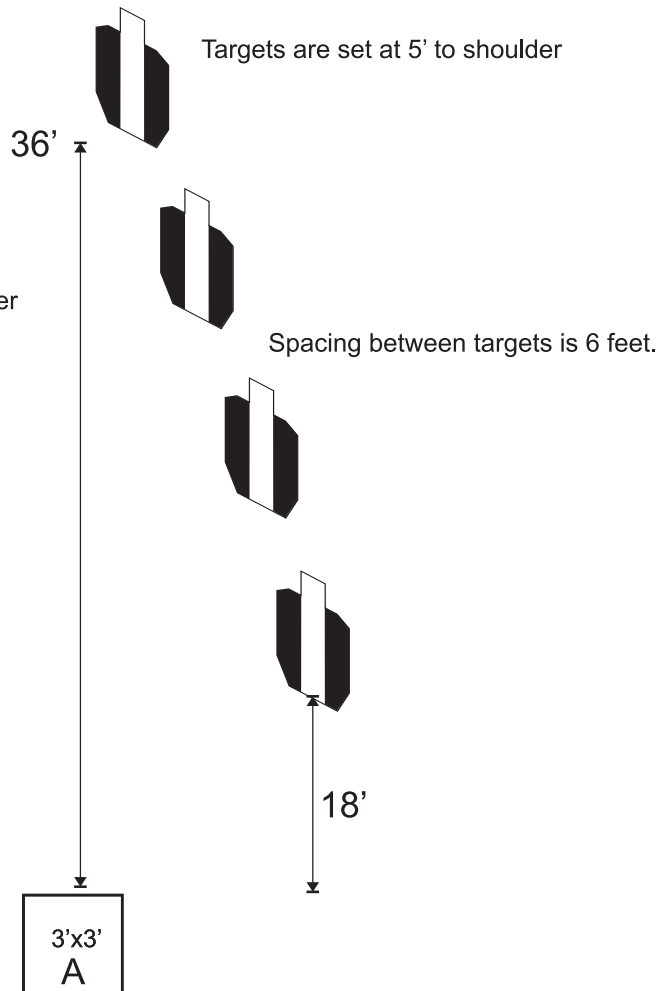

# Down The Middle

**RULES:** USPSA Handgun Competition Rules, Current Edition **COURSE DESIGNER:** US Nationals Design Team

**START POSITION:** Standing inside the fault lines, facing downrange, hands naturally at your sides. Gun is loaded and holstered.

### STAGE PROCEDURE

On the start signal, engage each target with two rounds only from within the fault lines.

Space targets 1/2 target width towards center line each target, and face to shooter to avoid shoot-throughs.

**SETUP NOTES:** Targets are spaced 6 feet apart, and a half-target width towards the center line. T1 is at 36 feet, T4 is at 18 feet from front of shooting area A. Hard cover is painted edge to edge of A scoring zone.